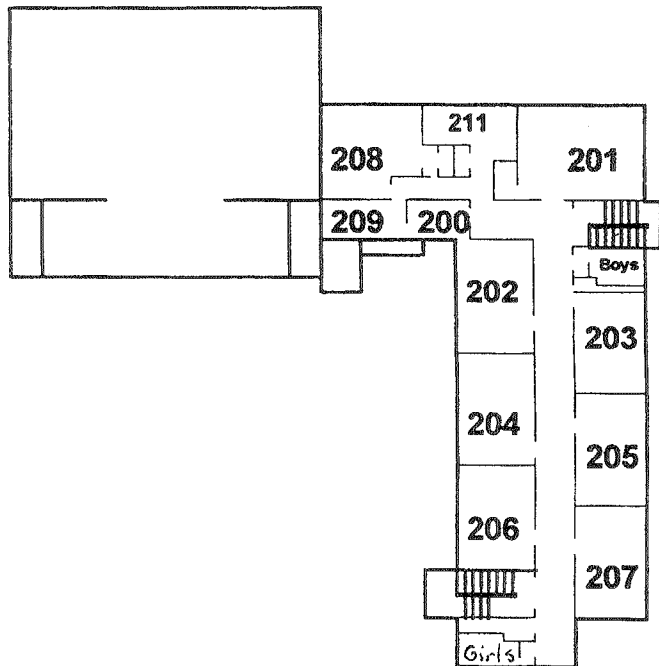

Fairmont School District ISD # 2752

Lincoln Elementary

1200 North Park
Fairmont MN, 56031
(507) 235-9294

SECOND FLOOR

INSTITUTE

for ENVIRONMENTAL
ASSESSMENT

Mankato Regional Office
610 North Riverfront Drive
Mankato, MN 56001
1-800-372-1260
Revised 4/21/03
P. Boor